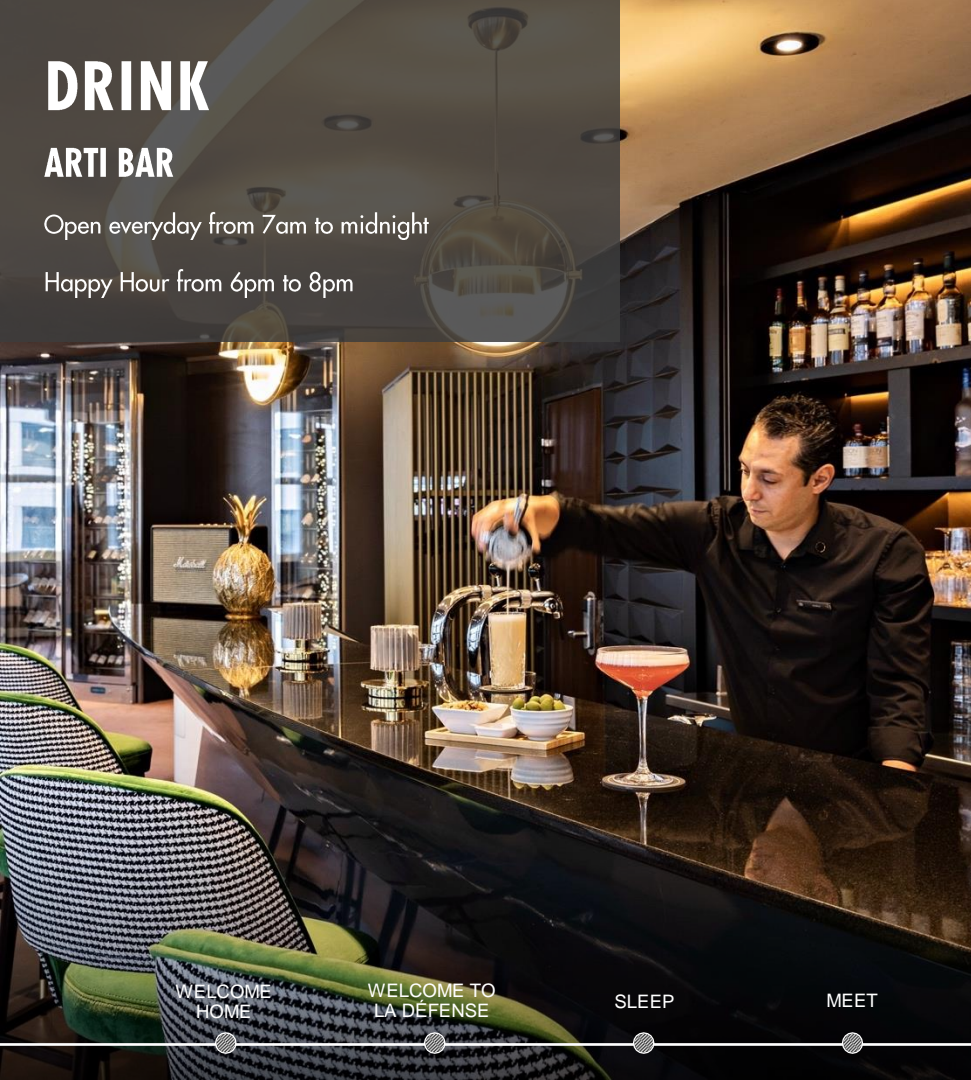

EAT

DRINK

PLAY

CONTACTS

DRINK

ARTI BAR

Open everyday from 7am to midnight

Happy Hour from 6pm to 8pm

PLAY

Fitness room open 24/7 equipped with high technology machines

Hammam room

Massage available upon booking every day

MASSAGE ROOM

HAMMAM

FITNESS ROOM

WELCOME HOME