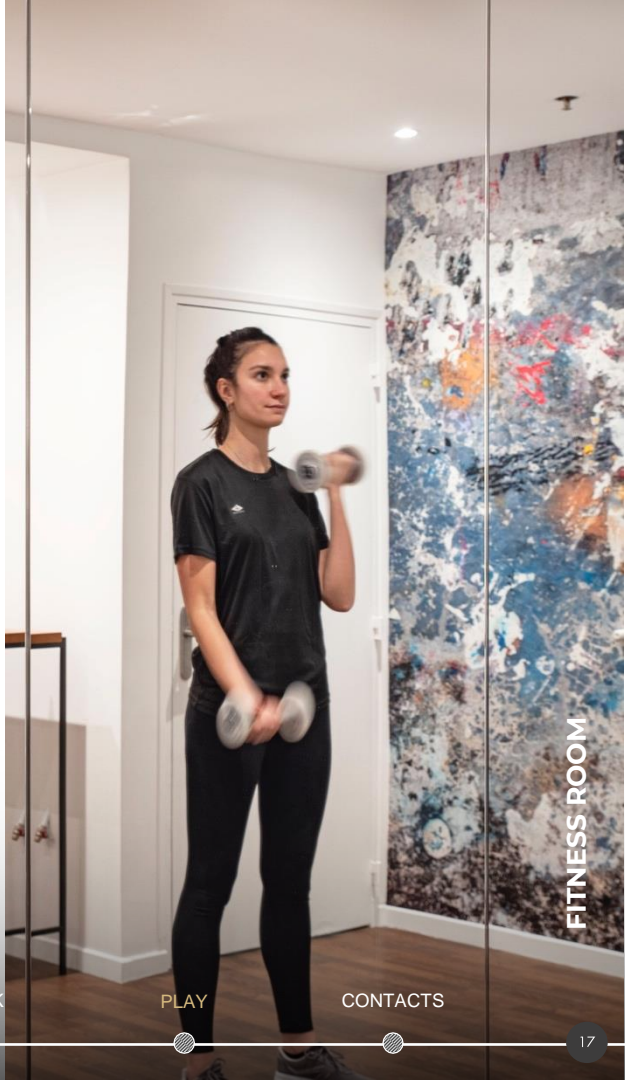

PLAY

Fitness room open 24/7 equipped with high technology machines

Hammam room

Massage available upon booking every day

MASSAGE ROOM

HAMMAM

FITNESS ROOM

WELCOME HOME