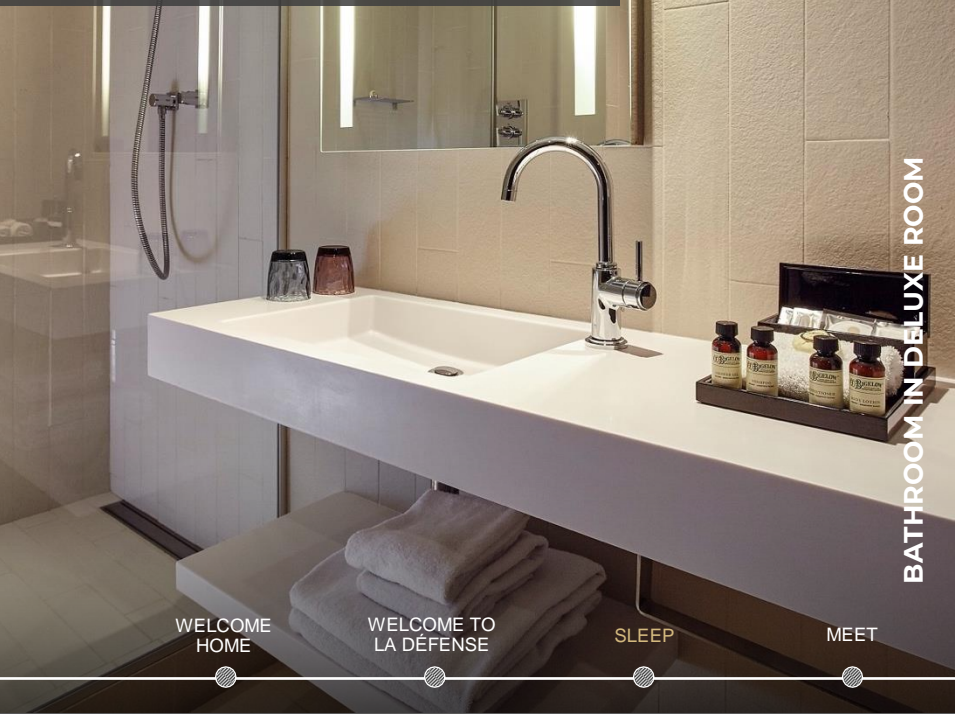

SLEEP

382 ROOMS | 153 TWINS

80 classics double | 95 classics twin
73 superiors double | 48 superiors twin
45 deluxe double | 10 deluxe twin

BATHROOM IN DELUXE ROOM

WELCOME HOME

WELCOME TO LA DÉFENSE

SLEEP

MEET