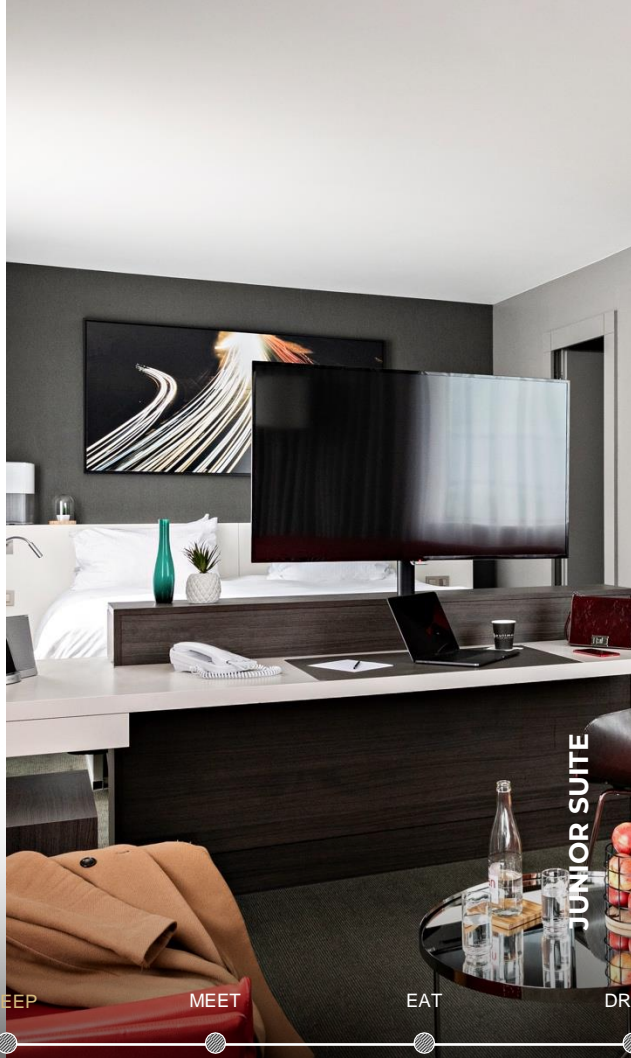

DELUXE TWIN ROOM

EAT

DRINK

PLAY

CONTACTS

SLEEP

27 Junior Suites of 72 sq m | 775 sq ft
3 Appartement suites of 72 sq m | 775 sq ft
1 Presidential suite of 100 sq m | 1076 sq ft

MEET